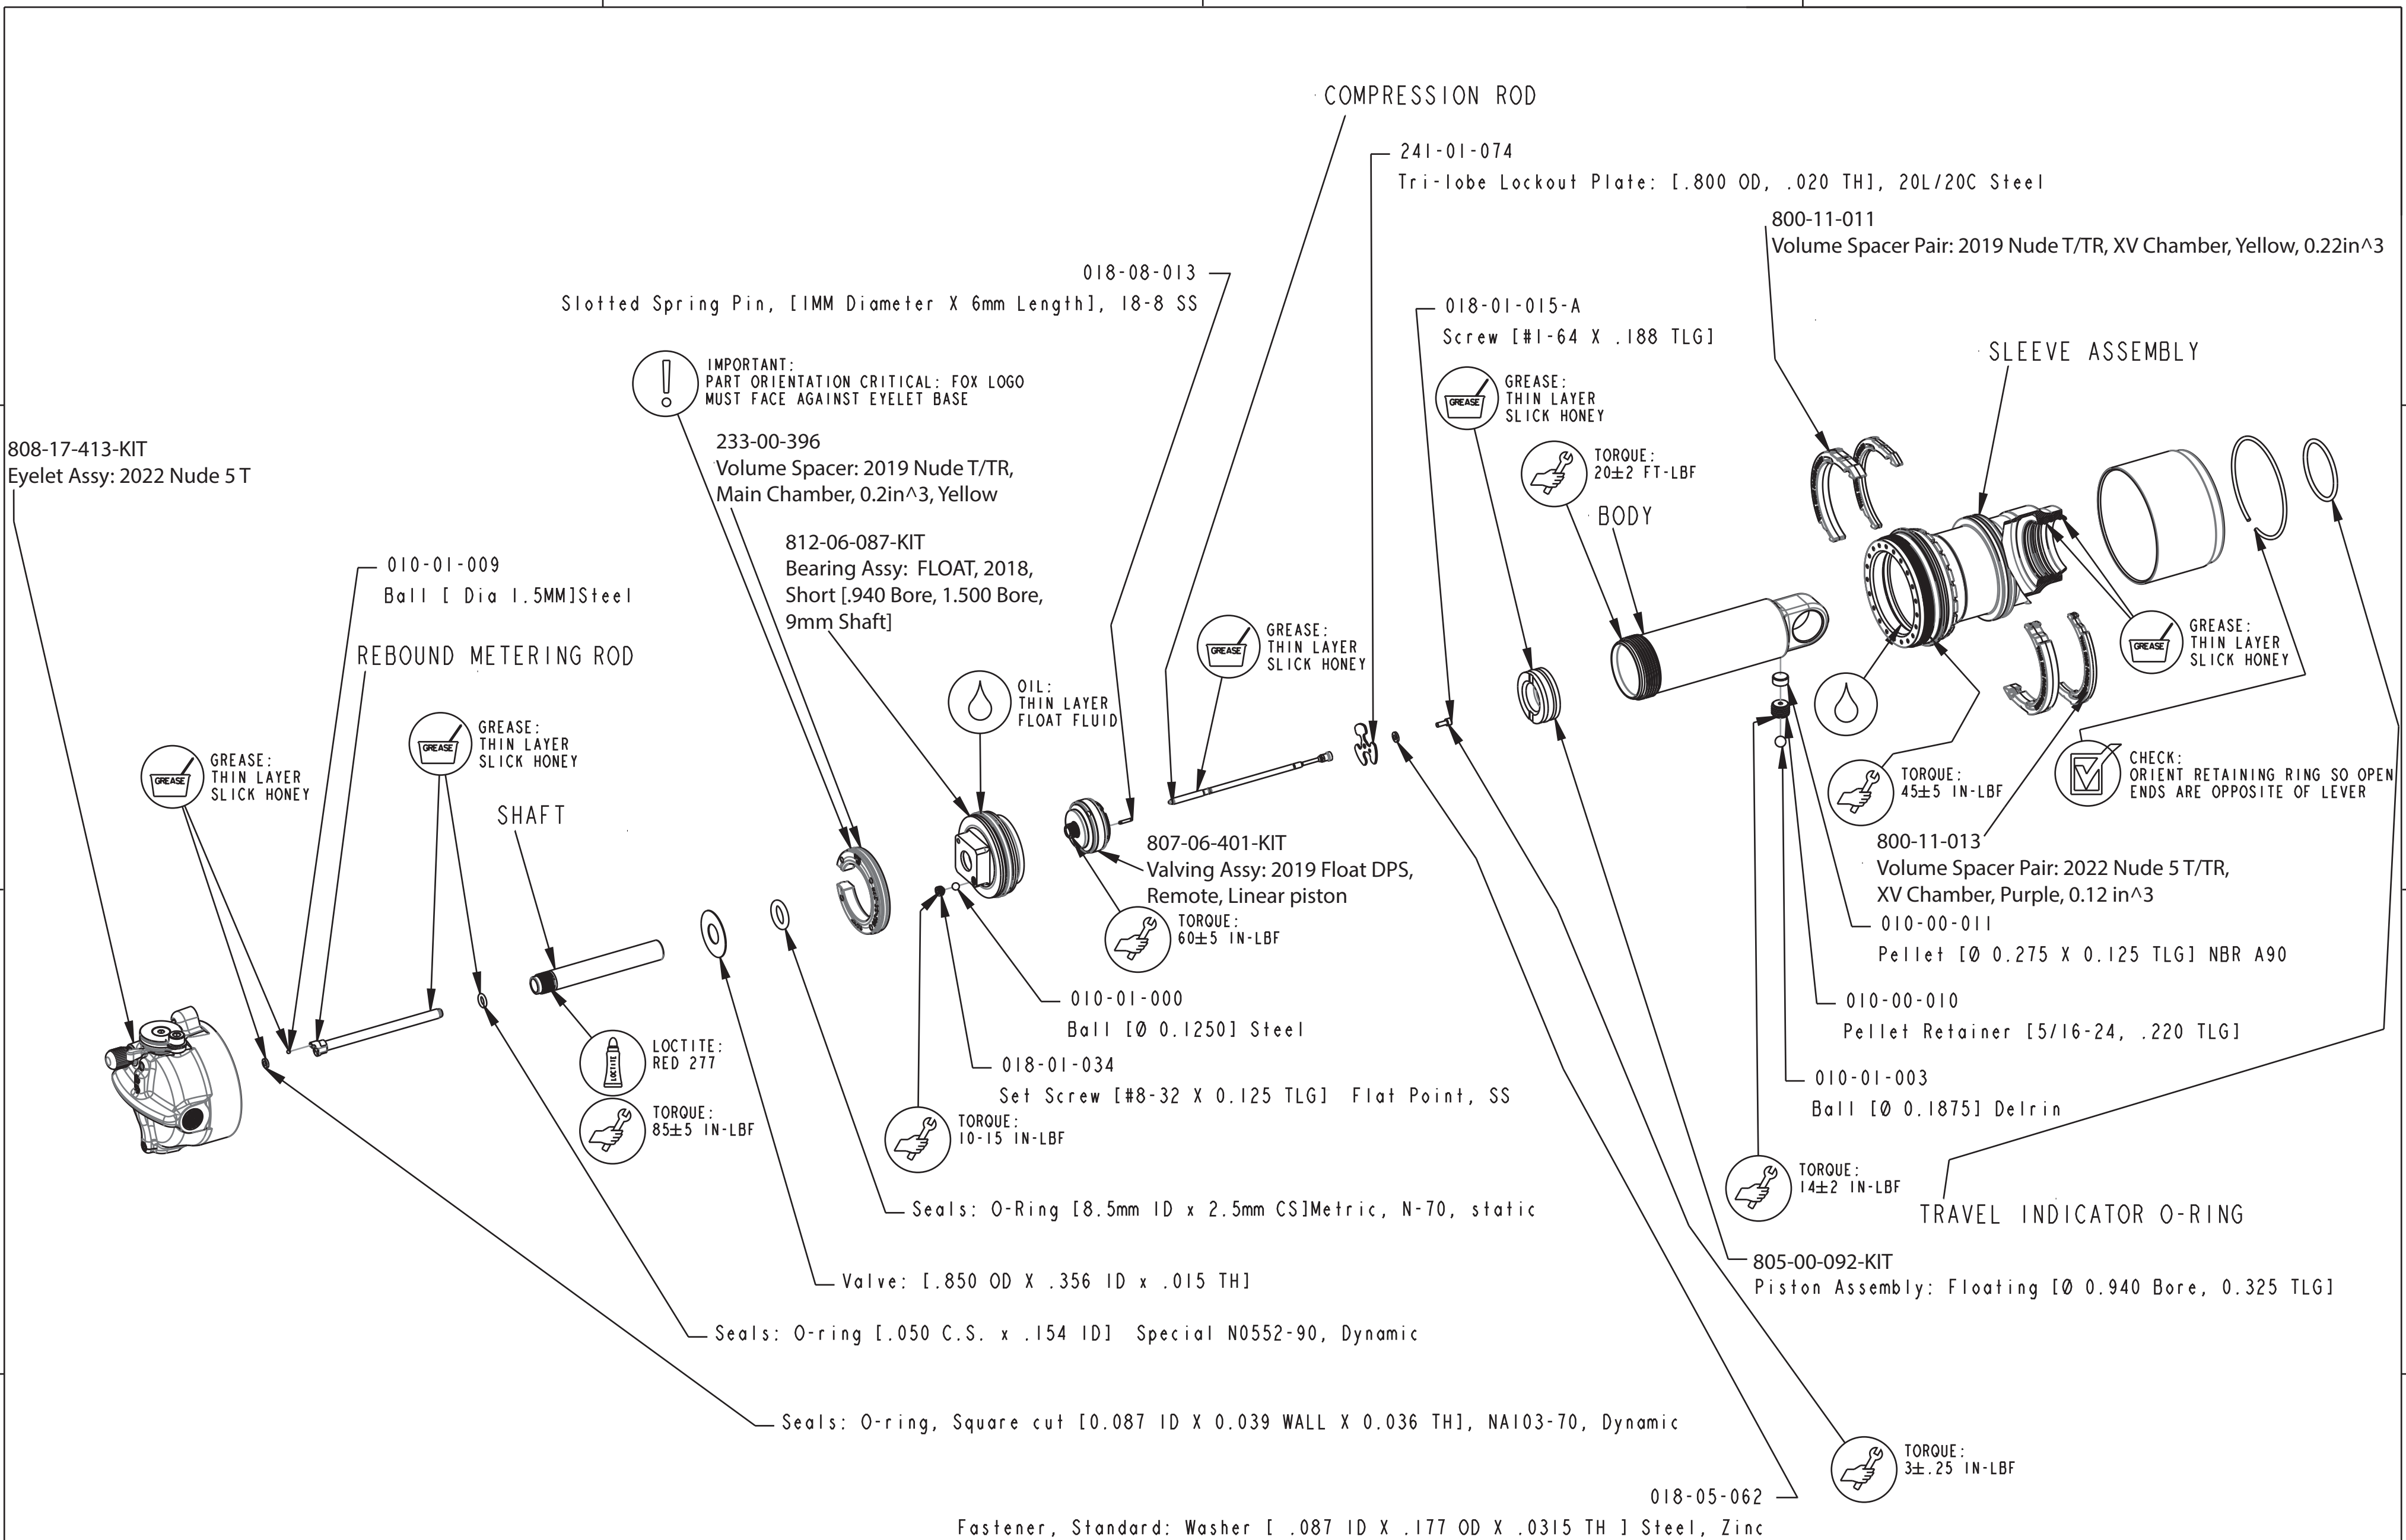

4

3

2

1

D

D

C

C

B

B

A

A

- PROPRIETARY -  
THIS DOCUMENT CONTAINS CONFIDENTIAL, PROPRIETARY INFORMATION  
THAT IS FOX PROPERTY. DO NOT DISCLOSE TO OR DUPLICATE  
FOR OTHERS EXCEPT AS AUTHORIZED BY FOX.

**FOX** **FOX Factory, Inc.** Ph 831-768-1100  
130 Hangar Way, Watsonville, CA 95076 USA Fax 831-768-9312

TITLE  
**2022 SCOTT NUDE 5 T**

SIZE DWG. NO.  
**C**

PLOT SCALE 1:2 SHEET 1 OF 2